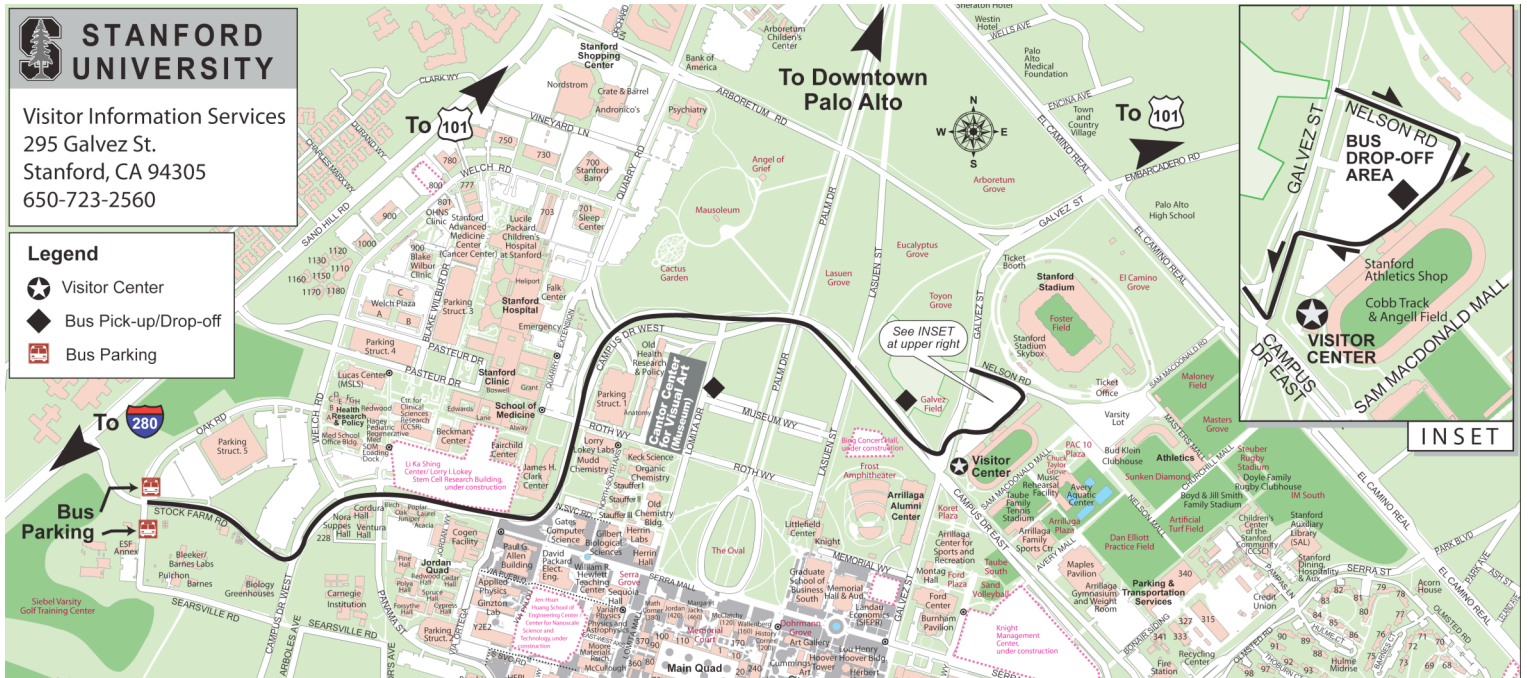

## Map and Parking Information

The Cantor Arts Center is located at the intersection of Museum Way and Lomita Drive on the Stanford campus, northwest of The Oval and the Main Quad.

### Directions from Highway 101

Take the Embarcadero exit west and cross El Camino Real. Stay in the left lane as you cross El Camino. The street becomes Galvez Drive. Turn right on Campus Drive. Turn left on Palm Drive and continue until the next intersection, which is Museum Way. Turn right on Museum Way and you will be facing the main entrance to the Center.

### Directions from Highway 280

Take Alpine Road exit east. Turn right on Junipero Serra, then left on Campus Drive West. Follow Campus Drive until you reach Palm Drive. Turn right on Palm Drive, continue to Museum Way. Turn right on Museum Way and you will be facing the main entrance to the Center.

### Coming by Bus: Parking

Busses may drop passengers off in front of the museum and then proceed to bus parking off of Stock Farm Road. Please refer to the map below.